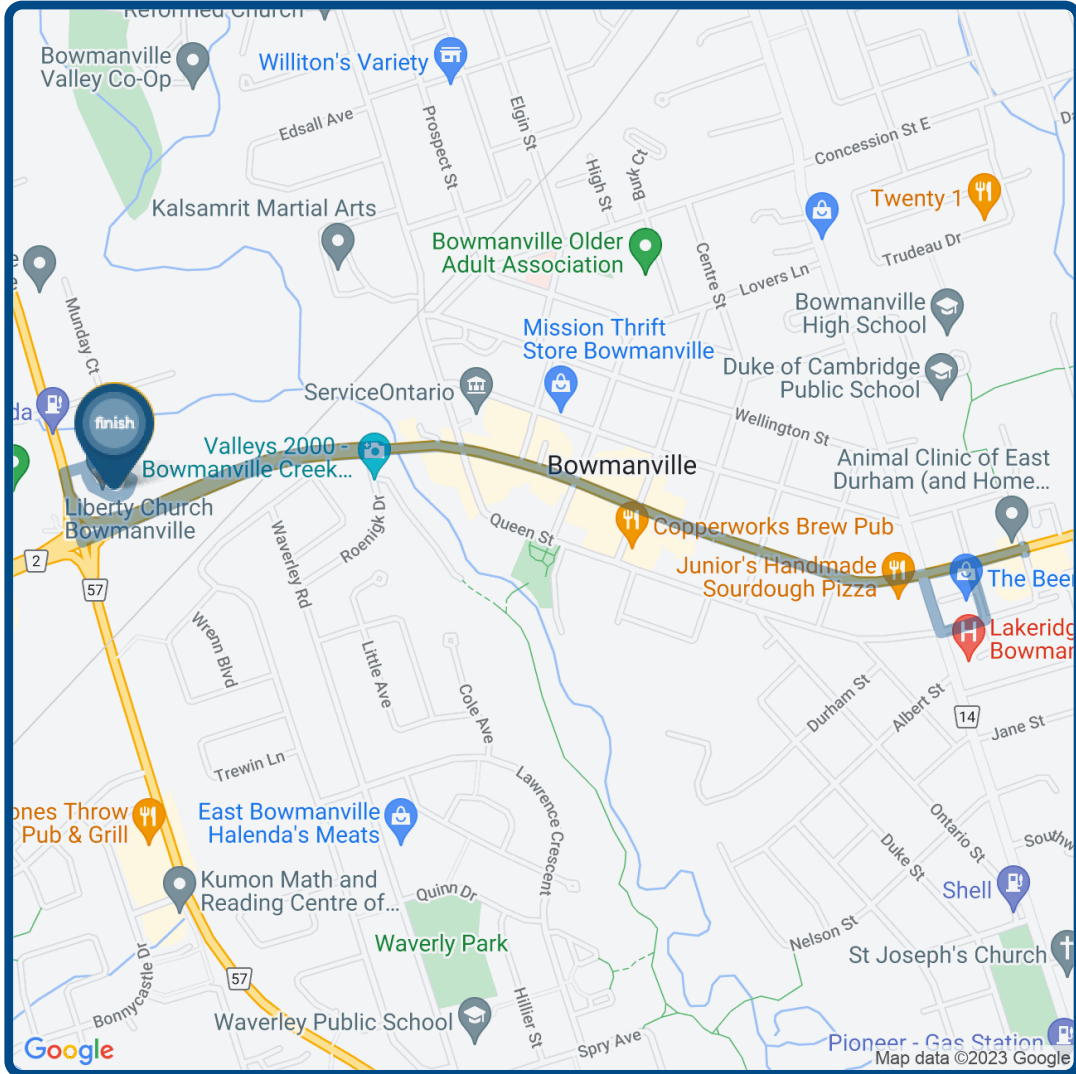

bowmanville 5km

last updated february 22, 2023 at 10:09 am

bowmanville 5km

last updated february 22, 2023 at 10:09 am

- Start**
- Head **north** 0.2 km
2 minutes
- Head **south** on **Bowmanville Ave/Regional Rd 57** 40 m
< 1 minute
- Head **southeast** 0.2 km
1 minute
- ... Continue onto **King St W** 30 m
< 1 minute
- Head **northeast** on **King St W** 0.9 km
11 minutes
- Head **east** on **King St E** 1.1 km
13 minutes
- Head **south** on **Lambert St** 0.1 km
1 minute
- Head **west** on **Queen St** 100 m
1 minute
- Head **north** on **Liberty St S/Durham Regional Rd 14** 0.1 km
1 minute
- Head **west** on **King St E** 0.8 km
9 minutes
- Head **west** on **King St W** 1.1 km
12 minutes
- Head **north** on **Bowmanville Ave/Regional Rd 57** 0.1 km
1 minute
- Head **east** 0.2 km
1 minute
- You're done!**

bowmanville 2km

last updated december 14, 2022 at 12:06 pm

bowmanville 2km

last updated december 14, 2022 at 12:06 pm

- Start**
- Head **west** 60 m
< 1 minute
- Head **south** on **Bowmanville Ave/Regional Rd 57** 0.1 km
1 minute
- Head **southwest** on **Durham Regional Hwy 2** 0.8 km
10 minutes
- Head **south** on **Green Rd** 30 m
< 1 minute
- Head **east** on **Durham Regional Hwy 2** 0.9 km
10 minutes
- Head **north** on **Bowmanville Ave/Regional Rd 57** 0.1 km
1 minute
- You're done!**