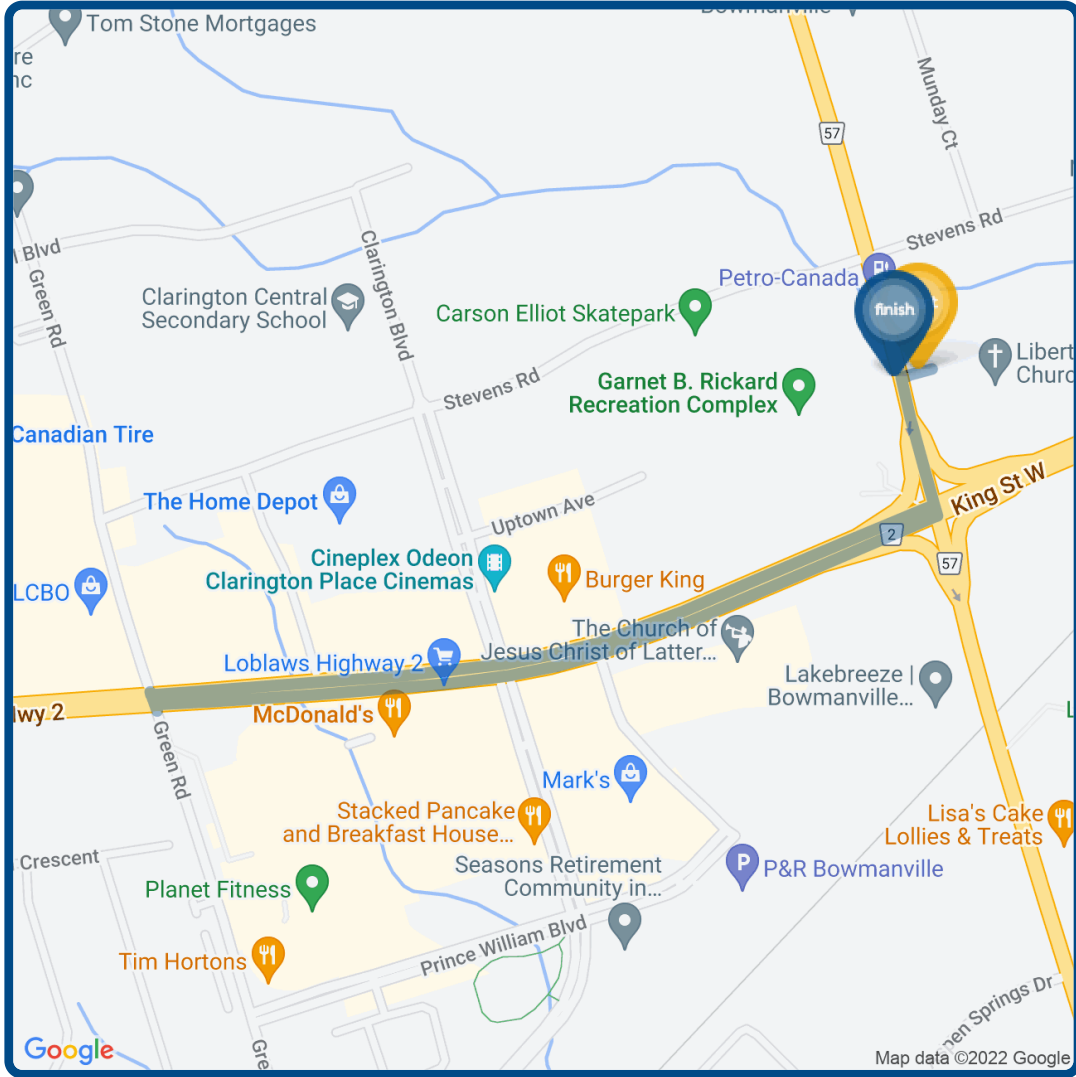

bowmanville 5km

last updated february 22, 2023 at 10:09 am

bowmanville 5km

last updated february 22, 2023 at 10:09 am

- Start**
- Head **north** 0.2 km
2 minutes
- Head **south** on **Bowmanville Ave/Regional Rd 57** 40 m
< 1 minute
- Head **southeast** 0.2 km
1 minute
- ... Continue onto **King St W** 30 m
< 1 minute
- Head **northeast** on **King St W** 0.9 km
11 minutes
- Head **east** on **King St E** 1.1 km
13 minutes
- Head **south** on **Lambert St** 0.1 km
1 minute
- Head **west** on **Queen St** 100 m
1 minute
- Head **north** on **Liberty St S/Durham Regional Rd 14** 0.1 km
1 minute
- Head **west** on **King St E** 0.8 km
9 minutes
- Head **west** on **King St W** 1.1 km
12 minutes
- Head **north** on **Bowmanville Ave/Regional Rd 57** 0.1 km
1 minute
- Head **east** 0.2 km
1 minute
- You're done!**

bowmanville 2km

last updated december 14, 2022 at 12:06 pm

bowmanville 2km

last updated december 14, 2022 at 12:06 pm

- Start**
- Head **west** 60 m
< 1 minute
- Head **south** on **Bowmanville Ave/Regional Rd 57** 0.1 km
1 minute
- Head **southwest** on **Durham Regional Hwy 2** 0.8 km
10 minutes
- Head **south** on **Green Rd** 30 m
< 1 minute
- Head **east** on **Durham Regional Hwy 2** 0.9 km
10 minutes
- Head **north** on **Bowmanville Ave/Regional Rd 57** 0.1 km
1 minute
- You're done!**